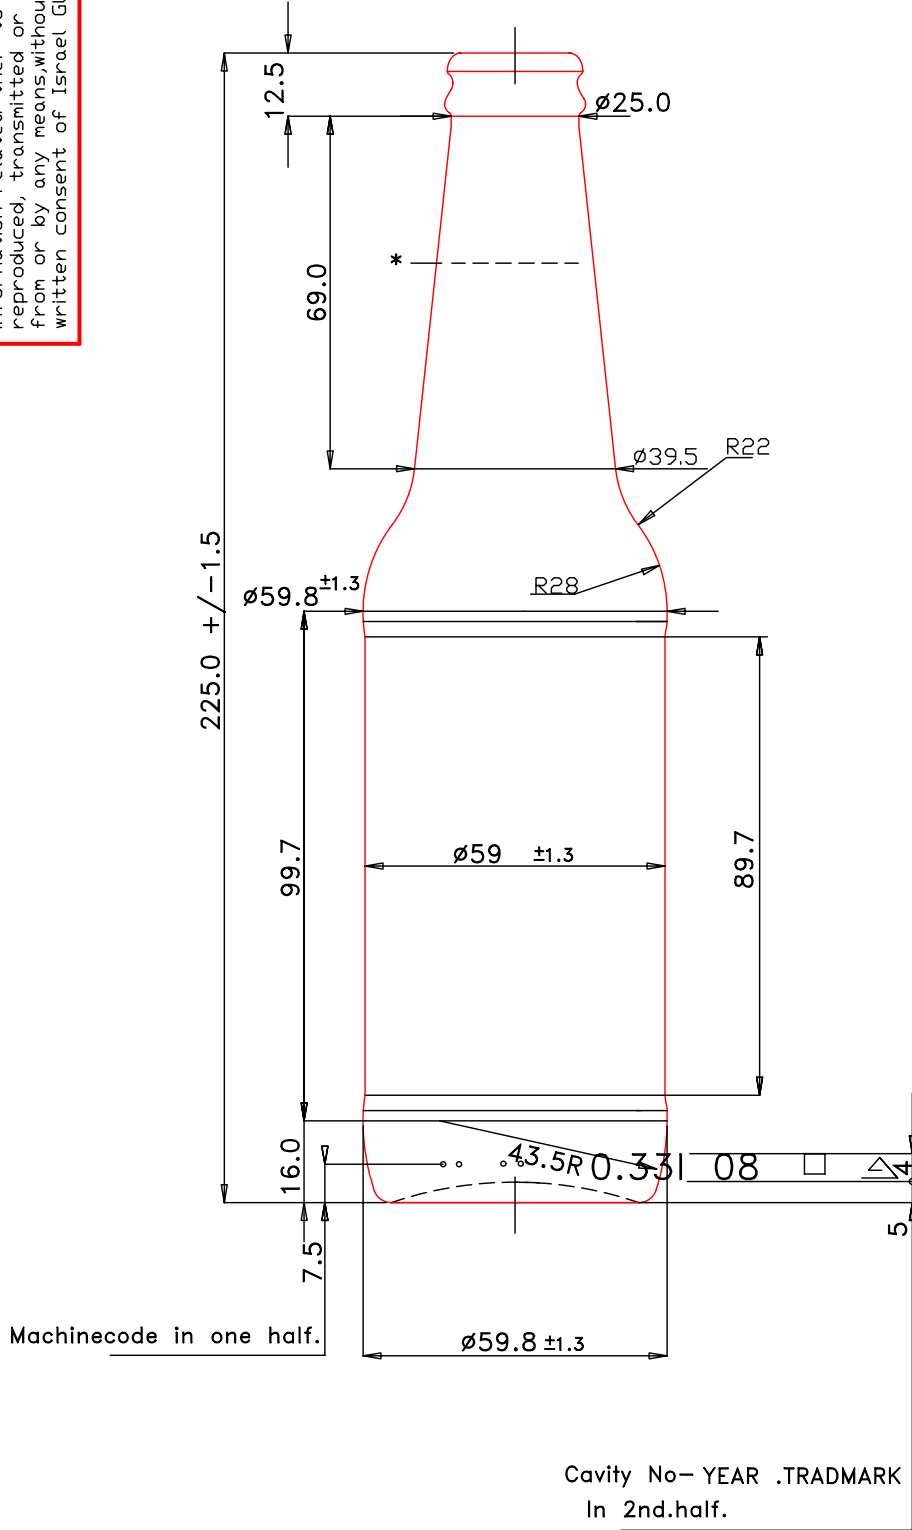

FILL LINE CAPACITY	330	±	mils.	FILL HEIGHT		WEIGHT	225+/-5	gms	DRAWN	CHECKED	DATE	1	9.5.2012-Add to GREEN, Maccabee	
CAPACITY LEVEL FULL	346	+/-7	mils.	FINISH	Heineken-A	COLOUR	AMBER /GREEN				15.3.2011		REVISIONS	
				REF.No.	M5305-A2-007			CONTAINER	330mL.K2-(GOLDSTAR/MACCABEE)				DRG.No.	5306-007